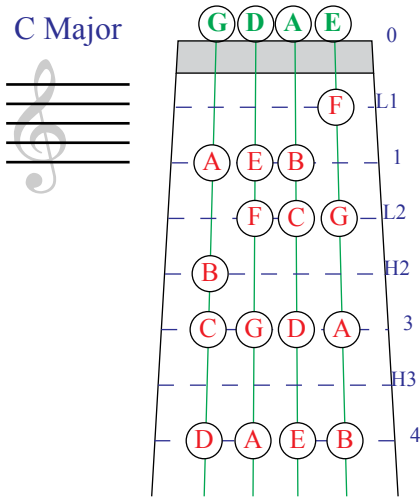

Violin Finger Pattern Chart

for Sharp Key Signatures

C Major

G Major

D Major

A Major

E Major

B Major

F# Major

C# Major

Compliments of **The Music Store**

2630 W. Baseline Rd., Mesa, AZ 85202

480.831.9691 | www.the-music-store.com

Violin Finger Pattern Chart

for Flat Key Signatures

C Major