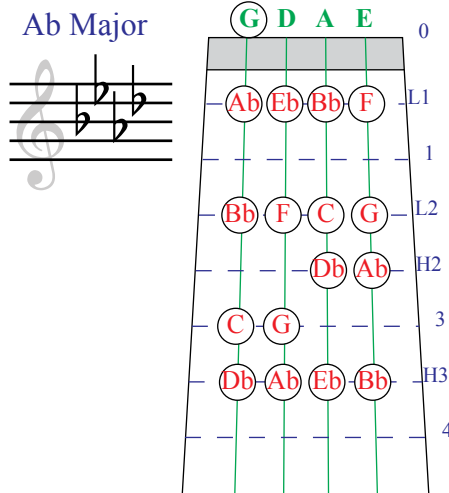

Violin Finger Pattern Chart

for Sharp Key Signatures

C Major

G Major

D Major

A Major

E Major

B Major

F# Major

C# Major

Compliments of **The Music Store**

2630 W. Baseline Rd., Mesa, AZ 85202

480.831.9691 | www.the-music-store.com

Violin Finger Pattern Chart

for Flat Key Signatures

C Major

F Major

Bb Major

Eb Major

Ab Major

Db Major

Gb Major

Cb Major

Compliments of **The Music Store**
 2630 W. Baseline Rd., Mesa, AZ 85202
 480.831.9691 | www.the-music-store.com