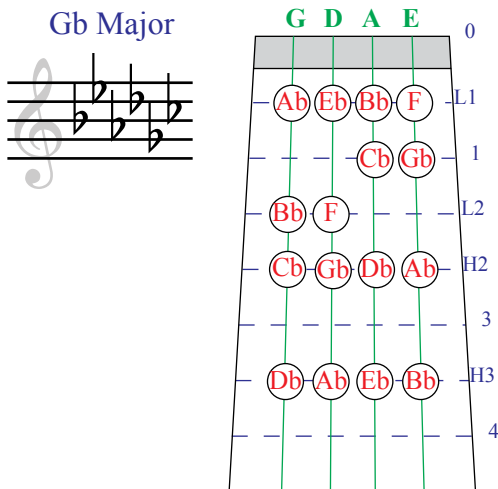

Violin Finger Pattern Chart

for Sharp Key Signatures

C Major

G Major

D Major

A Major

E Major

B Major

F# Major

C# Major

Compliments of **The Music Store**

2630 W. Baseline Rd., Mesa, AZ 85202

480.831.9691 | www.the-music-store.com

Violin Finger Pattern Chart

for Flat Key Signatures

C Major

F Major

Bb Major

Eb Major

Ab Major

Db Major

Gb Major

Cb Major

Compliments of **The Music Store**
 2630 W. Baseline Rd., Mesa, AZ 85202
 480.831.9691 | www.the-music-store.com