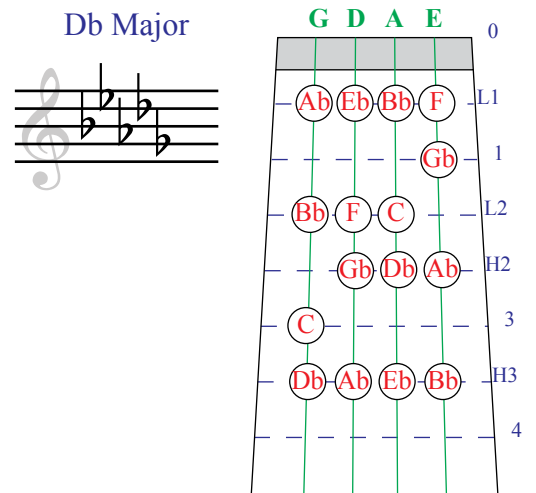

Violin Finger Pattern Chart

for Sharp Key Signatures

C Major

G Major

D Major

A Major

E Major

B Major

F# Major

C# Major

Compliments of **The Music Store**

2630 W. Baseline Rd., Mesa, AZ 85202

480.831.9691 | www.the-music-store.com

Violin Finger Pattern Chart

for Flat Key Signatures

C Major

F Major

Bb Major

Eb Major

Ab Major

Db Major

Gb Major

Cb Major

Compliments of **The Music Store**
 2630 W. Baseline Rd., Mesa, AZ 85202
 480.831.9691 | www.the-music-store.com