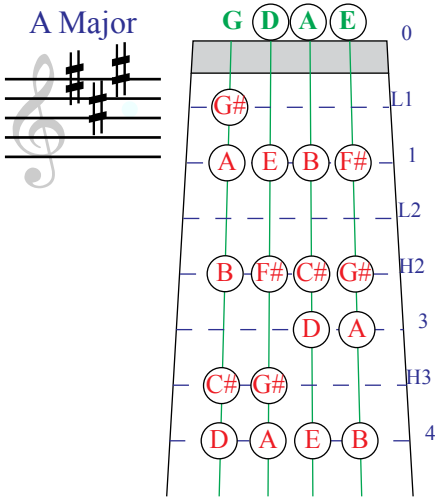

Violin Finger Pattern Chart

for Sharp Key Signatures

C Major

G Major

D Major

A Major

E Major

B Major

F# Major

C# Major

Compliments of **The Music Store**

2630 W. Baseline Rd., Mesa, AZ 85202

480.831.9691 | www.the-music-store.com

Violin Finger Pattern Chart

for Flat Key Signatures

C Major