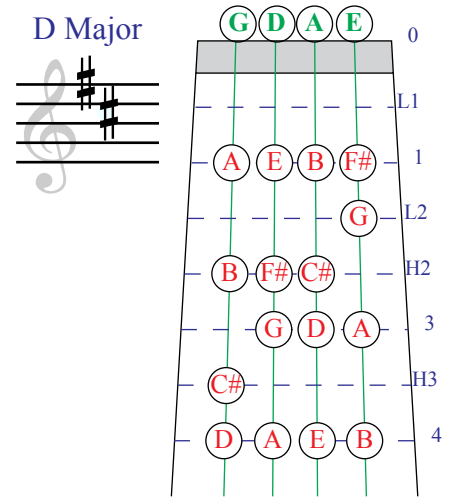

Violin Finger Pattern Chart

for Sharp Key Signatures

C Major

G Major

D Major

A Major

E Major

B Major

F# Major

C# Major

Compliments of **The Music Store**

2630 W. Baseline Rd., Mesa, AZ 85202

480.831.9691 | www.the-music-store.com

Violin Finger Pattern Chart

for Flat Key Signatures

C Major