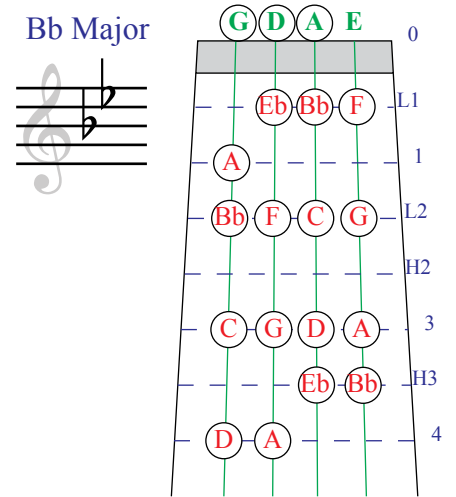

Db Major

Bb Major