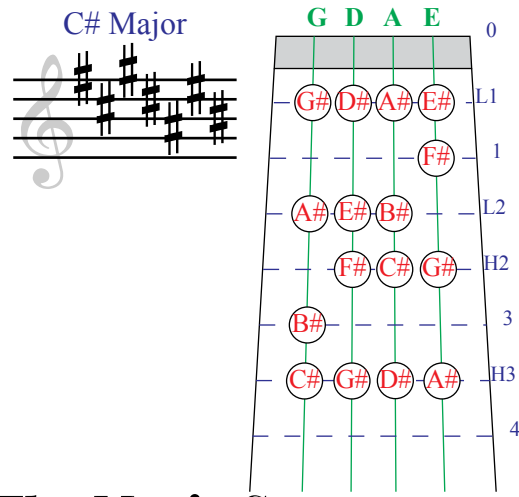

Violin Finger Pattern Chart

for Sharp Key Signatures

C Major

G Major

D Major

A Major

E Major

B Major

F# Major

C# Major

Compliments of **The Music Store**

2630 W. Baseline Rd., Mesa, AZ 85202

480.831.9691 | www.the-music-store.com

Violin Finger Pattern Chart

for Flat Key Signatures

C Major