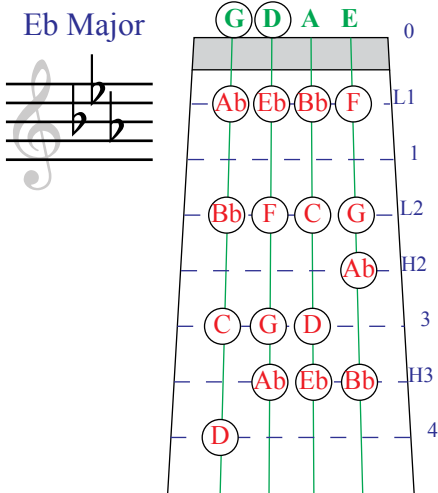

Violin Finger Pattern Chart

for Flat Key Signatures

Gb Major

Compliments of **The Music Store**
2630 W. Baseline Rd., Mesa, AZ 85202
480.831.9691 | www.the-music-store.com