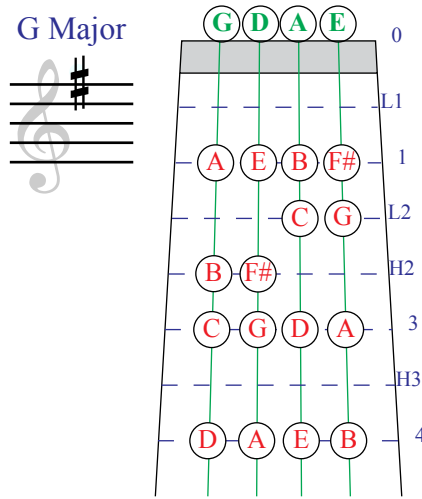

Violin Finger Pattern Chart

for Sharp Key Signatures

C Major

G Major

D Major

A Major

E Major

B Major

F# Major

C# Major

Compliments of **The Music Store**

2630 W. Baseline Rd., Mesa, AZ 85202

480.831.9691 | www.the-music-store.com

Violin Finger Pattern Chart

for Flat Key Signatures

C Major