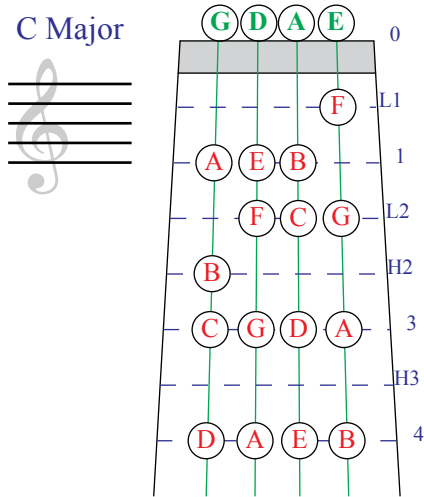

Violin Finger Pattern Chart

for Sharp Key Signatures

C Major

G Major

D Major

A Major

E Major

B Major

F# Major

C# Major

Compliments of **The Music Store**

2630 W. Baseline Rd., Mesa, AZ 85202

480.831.9691 | www.the-music-store.com

Violin Finger Pattern Chart

for Flat Key Signatures

C Major