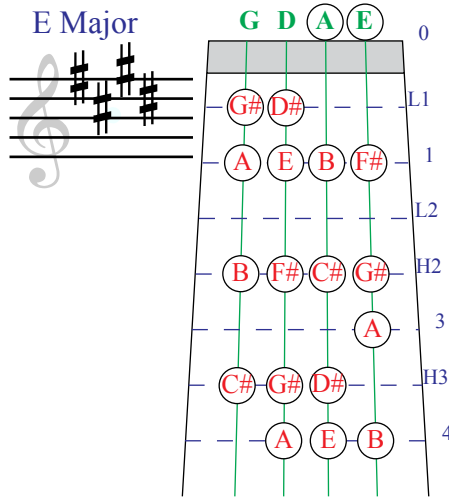

Violin Finger Pattern Chart

for Sharp Key Signatures

C Major

G Major

D Major

A Major

E Major

B Major

F# Major

C# Major

Compliments of **The Music Store**

2630 W. Baseline Rd., Mesa, AZ 85202

480.831.9691 | www.the-music-store.com

Violin Finger Pattern Chart

for Flat Key Signatures

C Major