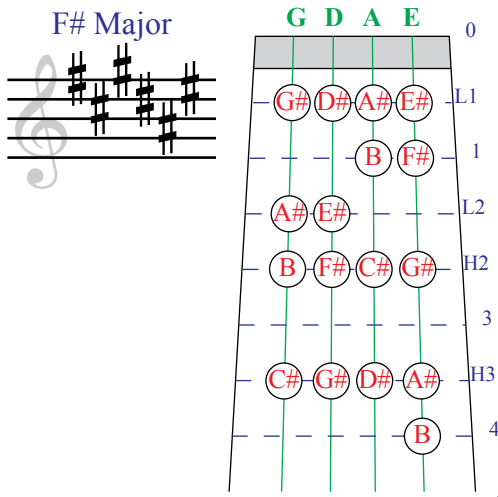

Violin Finger Pattern Chart

for Sharp Key Signatures

C Major

G Major

D Major

A Major

E Major

B Major

F# Major

C# Major

Compliments of **The Music Store**

2630 W. Baseline Rd., Mesa, AZ 85202

480.831.9691 | www.the-music-store.com

Violin Finger Pattern Chart

for Flat Key Signatures

C Major