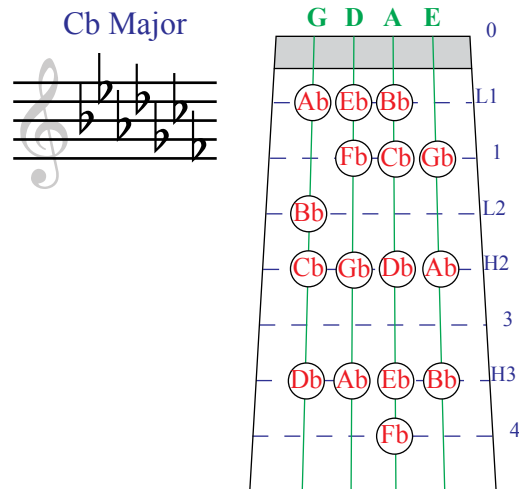

Violin Finger Pattern Chart

for Sharp Key Signatures

C Major

G Major

D Major

A Major

E Major

B Major

F# Major

C# Major

Compliments of **The Music Store**

2630 W. Baseline Rd., Mesa, AZ 85202

480.831.9691 | www.the-music-store.com

Violin Finger Pattern Chart

for Flat Key Signatures

C Major

F Major

Bb Major

Eb Major

Ab Major

Db Major

Gb Major

Cb Major

Compliments of **The Music Store**
 2630 W. Baseline Rd., Mesa, AZ 85202
 480.831.9691 | www.the-music-store.com