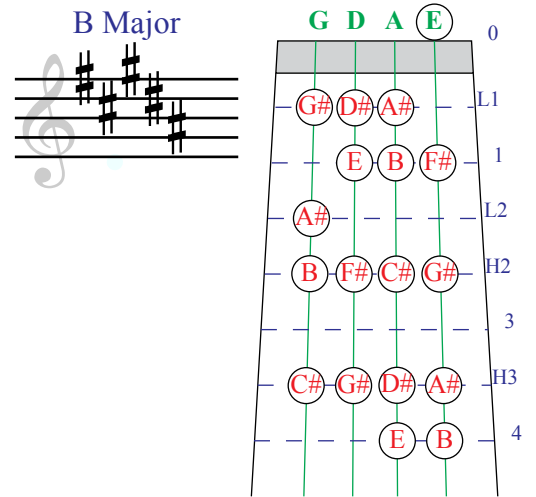

Violin Finger Pattern Chart

for Sharp Key Signatures

C Major

G Major

D Major

A Major

E Major

B Major

F# Major

C# Major

Compliments of **The Music Store**

2630 W. Baseline Rd., Mesa, AZ 85202

480.831.9691 | www.the-music-store.com

Violin Finger Pattern Chart

for Flat Key Signatures

C Major