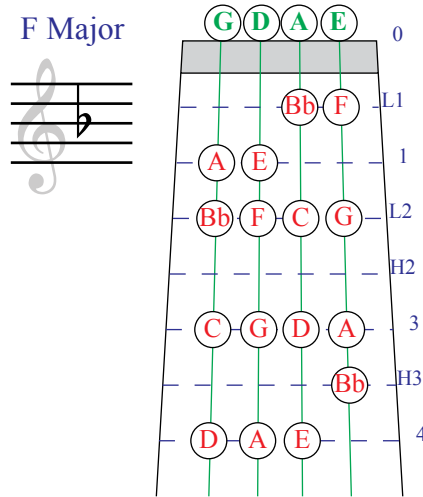

Ab Major

F Major