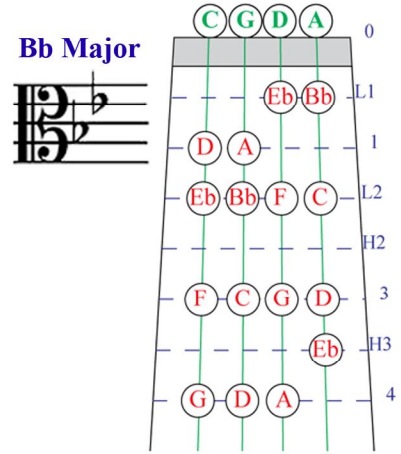

Viola Finger Pattern Chart

for Sharp Key Signatures

C Major

G Major

D Major

A Major

E Major

B Major

F# Major

C# Major

Compliments of **The Music Store**
 2630 W. Baseline Rd., Mesa, AZ 85202
 480.831.9691 | www.the-music-store.com

Viola Finger Pattern Chart

for Flat Key Signatures

C Major

F Major

Bb Major