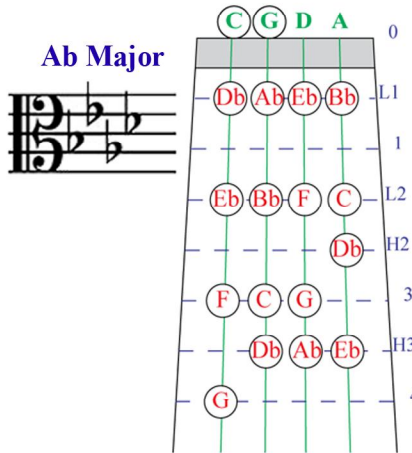

Cb Major

Ab Major