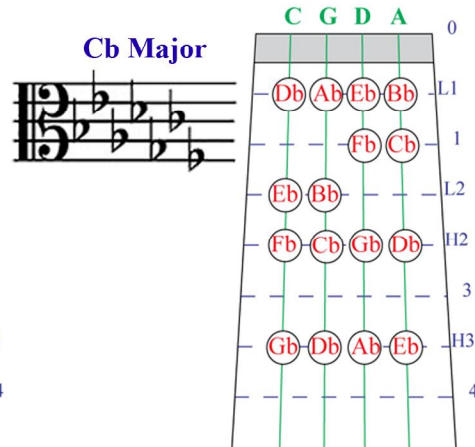

Viola Finger Pattern Chart

for Sharp Key Signatures

C Major

G Major

D Major

A Major

E Major

B Major

F# Major

C# Major

Compliments of **The Music Store**
 2630 W. Baseline Rd., Mesa, AZ 85202
 480.831.9691 | www.the-music-store.com

Viola Finger Pattern Chart

for Flat Key Signatures

C Major

F Major

Bb Major

Eb Major

Ab Major

Db Major

Gb Major

Cb Major

Compliments of **The Music Store**

2630 W. Baseline Rd., Mesa, AZ 85202

480.831.9691 | www.the-music-store.com