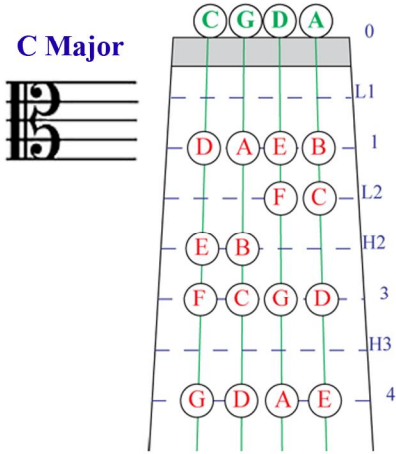

Viola Finger Pattern Chart

for Sharp Key Signatures

C Major

G Major

D Major

A Major

E Major

B Major

F# Major

C# Major

Compliments of **The Music Store**
 2630 W. Baseline Rd., Mesa, AZ 85202
 480.831.9691 | www.the-music-store.com

Viola Finger Pattern Chart

for Flat Key Signatures

C Major

F Major

Bb Major