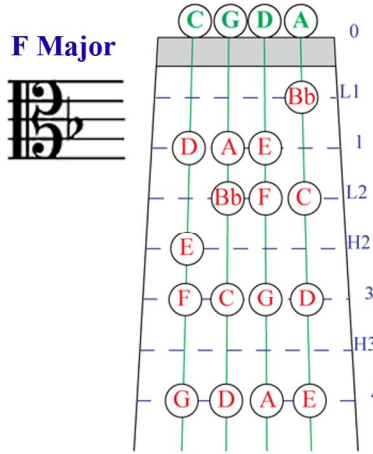

Viola Finger Pattern Chart

for Sharp Key Signatures

C Major

G Major

D Major

A Major

E Major

B Major

F# Major

C# Major

Compliments of **The Music Store**
 2630 W. Baseline Rd., Mesa, AZ 85202
 480.831.9691 | www.the-music-store.com

Viola Finger Pattern Chart

for Flat Key Signatures

C Major

F Major

Bb Major