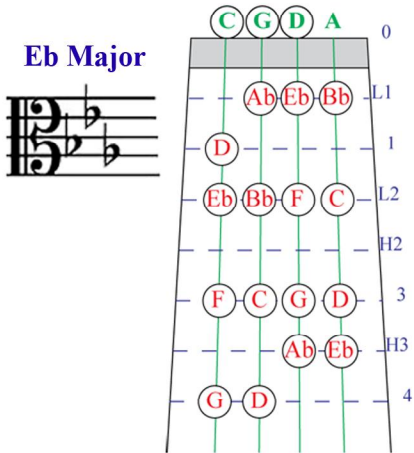

Gb Major

Eb Major