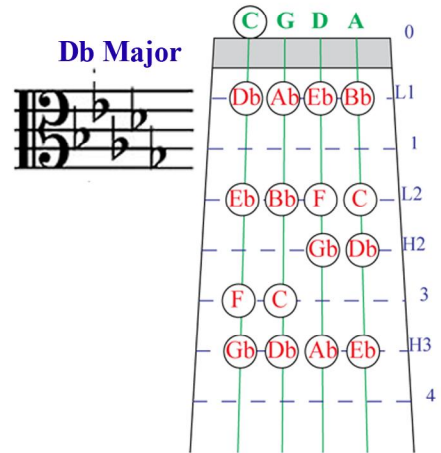

Viola Finger Pattern Chart

for Flat Key Signatures

Db Major

Compliments of **The Music Store**

2630 W. Baseline Rd., Mesa, AZ 85202

480.831.9691 | www.the-music-store.com