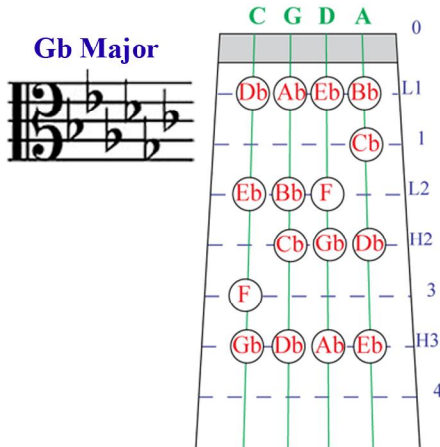

Viola Finger Pattern Chart

for Sharp Key Signatures

C Major

G Major

D Major

A Major

E Major

B Major

F# Major

C# Major

Compliments of **The Music Store**
 2630 W. Baseline Rd., Mesa, AZ 85202
 480.831.9691 | www.the-music-store.com

Viola Finger Pattern Chart

for Flat Key Signatures

C Major

F Major

Bb Major

Eb Major

Ab Major

Db Major

Gb Major

Cb Major

Compliments of **The Music Store**

2630 W. Baseline Rd., Mesa, AZ 85202

480.831.9691 | www.the-music-store.com