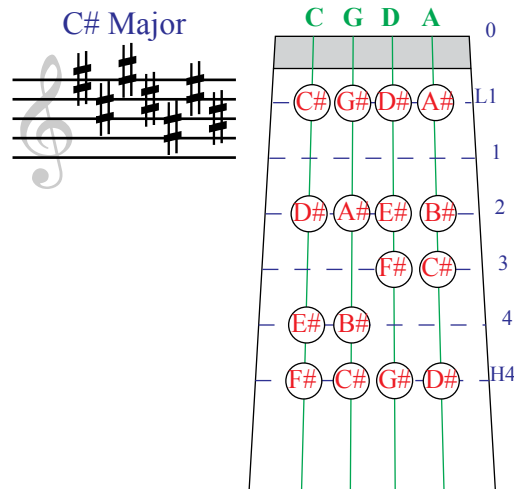

Cello Finger Pattern Chart

for Sharp Key Signatures

C Major

G Major

D Major

A Major

E Major

B Major

F# Major

C# Major

Compliments of **The Music Store**
 2630 W. Baseline Rd., Mesa, AZ 85202
 480.831.9691 | www.the-music-store.com

Cello Finger Pattern Chart

for Flat Key Signatures

C Major

F Major

Bb Major