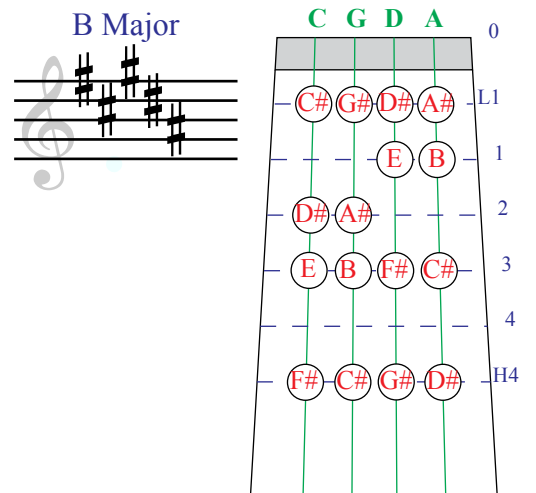

Cello Finger Pattern Chart

for Sharp Key Signatures

C Major

G Major

D Major

A Major

E Major

B Major

F# Major

C# Major

Compliments of **The Music Store**
 2630 W. Baseline Rd., Mesa, AZ 85202
 480.831.9691 | www.the-music-store.com

Cello Finger Pattern Chart

for Flat Key Signatures

C Major

F Major

Bb Major