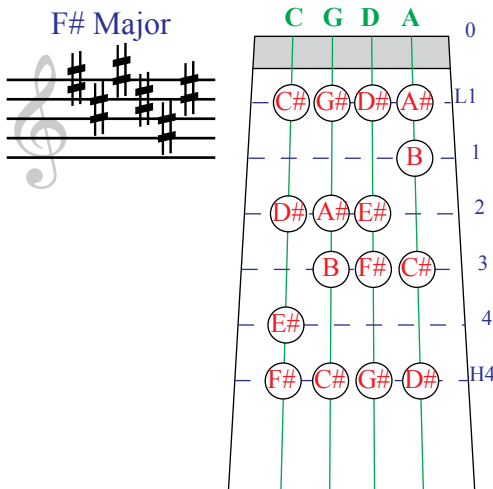

Cello Finger Pattern Chart

for Sharp Key Signatures

C Major

G Major

D Major

A Major

E Major

B Major

F# Major

C# Major

Compliments of **The Music Store**
 2630 W. Baseline Rd., Mesa, AZ 85202
 480.831.9691 | www.the-music-store.com

Cello Finger Pattern Chart

for Flat Key Signatures

C Major

F Major

Bb Major