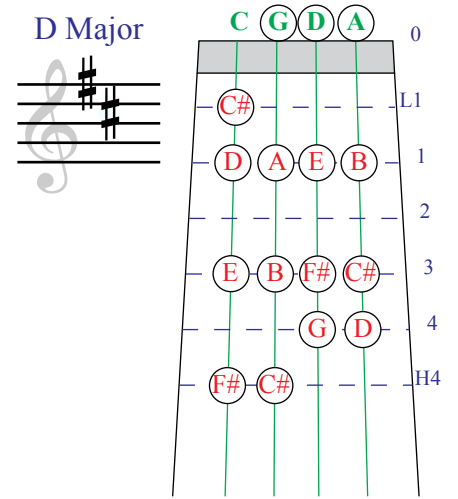

Cello Finger Pattern Chart

for Sharp Key Signatures

C Major

G Major

D Major

A Major

E Major

B Major

F# Major

C# Major

Compliments of **The Music Store**
 2630 W. Baseline Rd., Mesa, AZ 85202
 480.831.9691 | www.the-music-store.com

Cello Finger Pattern Chart

for Flat Key Signatures

C Major

F Major

Bb Major