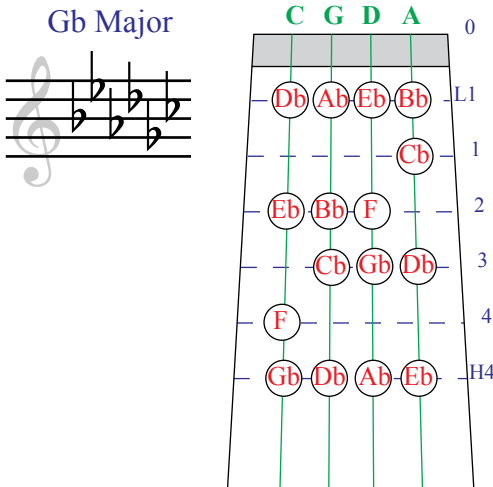

Cello Finger Pattern Chart

for Sharp Key Signatures

C Major

G Major

D Major

A Major

E Major

B Major

F# Major

C# Major

Compliments of **The Music Store**
 2630 W. Baseline Rd., Mesa, AZ 85202
 480.831.9691 | www.the-music-store.com

Cello Finger Pattern Chart

for Flat Key Signatures

C Major

F Major

Bb Major

Eb Major

Ab Major

Db Major

Gb Major

Cb Major

Compliments of **The Music Store**
 2630 W. Baseline Rd., Mesa, AZ 85202
 480.831.9691 | www.the-music-store.com