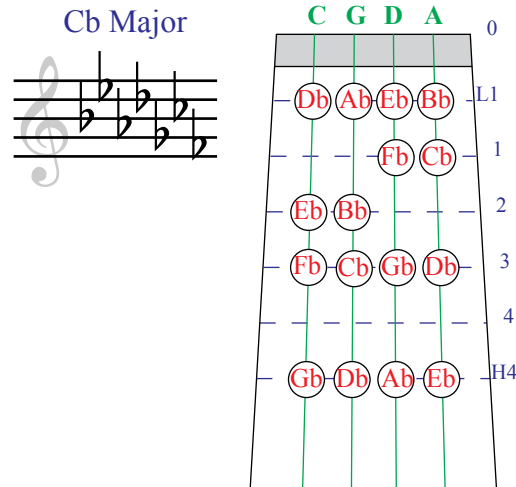

Cello Finger Pattern Chart

for Sharp Key Signatures

C Major

G Major

D Major

A Major

E Major

B Major

F# Major

C# Major

Compliments of **The Music Store**
 2630 W. Baseline Rd., Mesa, AZ 85202
 480.831.9691 | www.the-music-store.com

Cello Finger Pattern Chart

for Flat Key Signatures

C Major

F Major

Bb Major

Eb Major

Ab Major

Db Major

Gb Major

Cb Major

Compliments of **The Music Store**
 2630 W. Baseline Rd., Mesa, AZ 85202
 480.831.9691 | www.the-music-store.com