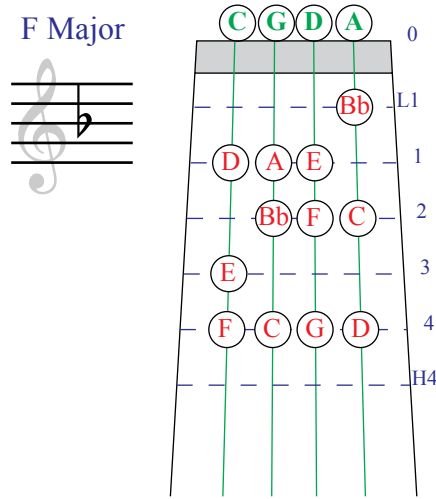

Cello Finger Pattern Chart

for Sharp Key Signatures

C Major

G Major

D Major

A Major

E Major

B Major

F# Major

C# Major

Compliments of **The Music Store**
 2630 W. Baseline Rd., Mesa, AZ 85202
 480.831.9691 | www.the-music-store.com

Cello Finger Pattern Chart

for Flat Key Signatures

C Major

F Major

Bb Major