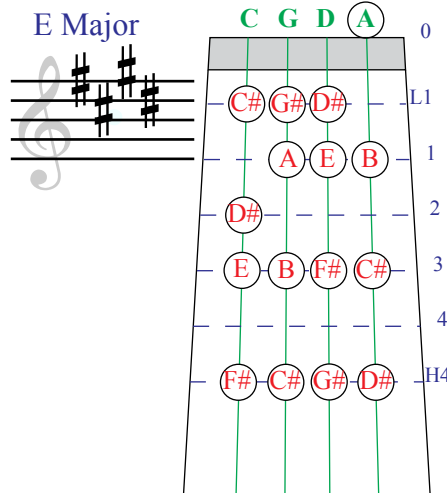

Cello Finger Pattern Chart

for Sharp Key Signatures

C Major

G Major

D Major

A Major

E Major

B Major

F# Major

C# Major

Compliments of **The Music Store**
 2630 W. Baseline Rd., Mesa, AZ 85202
 480.831.9691 | www.the-music-store.com

Cello Finger Pattern Chart

for Flat Key Signatures

C Major

F Major

Bb Major