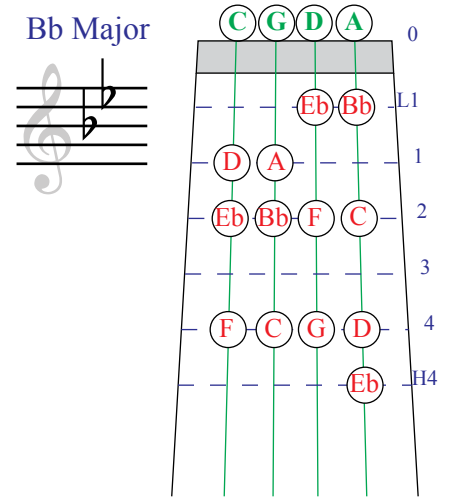

Cello Finger Pattern Chart

for Sharp Key Signatures

C Major

G Major

D Major

A Major

E Major

B Major

F# Major

C# Major

Compliments of **The Music Store**
 2630 W. Baseline Rd., Mesa, AZ 85202
 480.831.9691 | www.the-music-store.com

Cello Finger Pattern Chart

for Flat Key Signatures

C Major

F Major

Bb Major