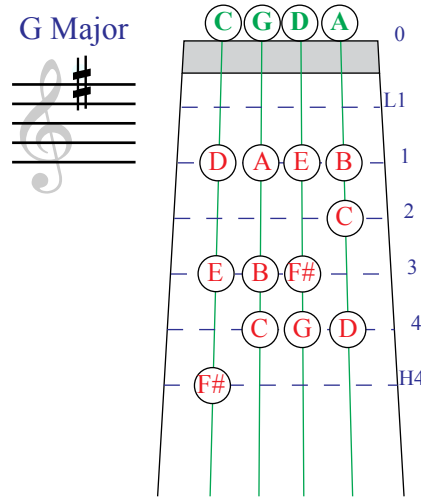

Cello Finger Pattern Chart

for Sharp Key Signatures

C Major

G Major

D Major

A Major

E Major

B Major

F# Major

C# Major

Compliments of **The Music Store**
 2630 W. Baseline Rd., Mesa, AZ 85202
 480.831.9691 | www.the-music-store.com

Cello Finger Pattern Chart

for Flat Key Signatures

C Major

F Major

Bb Major