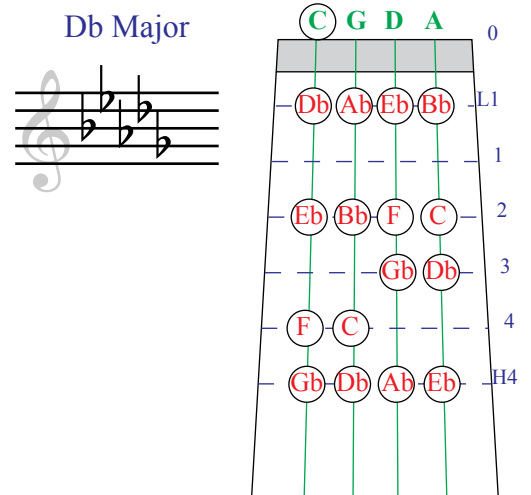

Cello Finger Pattern Chart

for Flat Key Signatures

Compliments of **The Music Store**
2630 W. Baseline Rd., Mesa, AZ 85202
480.831.9691 | www.the-music-store.com