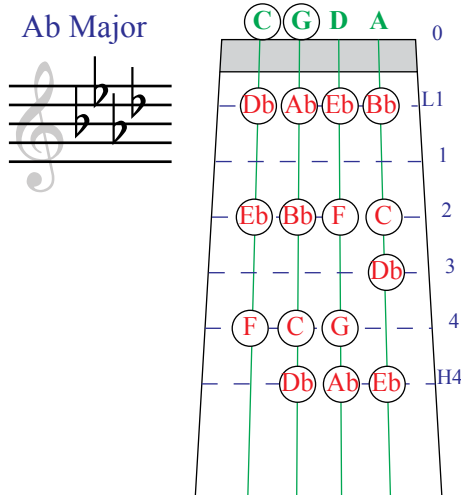

Cello Finger Pattern Chart

for Flat Key Signatures

Cb Major

Compliments of **The Music Store**
2630 W. Baseline Rd., Mesa, AZ 85202
480.831.9691 | www.the-music-store.com