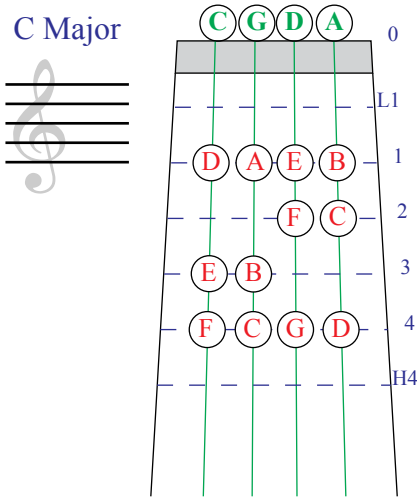

Cello Finger Pattern Chart

for Sharp Key Signatures

C Major

G Major

D Major

A Major

E Major

B Major

F# Major

C# Major

Compliments of **The Music Store**
 2630 W. Baseline Rd., Mesa, AZ 85202
 480.831.9691 | www.the-music-store.com

Cello Finger Pattern Chart

for Flat Key Signatures

C Major

F Major

Bb Major