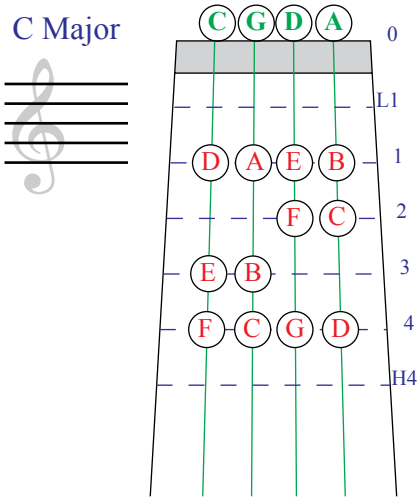

Cello Finger Pattern Chart

for Sharp Key Signatures

C Major

G Major

D Major

A Major

E Major

B Major

F# Major

C# Major

Compliments of **The Music Store**
 2630 W. Baseline Rd., Mesa, AZ 85202
 480.831.9691 | www.the-music-store.com

Cello Finger Pattern Chart

for Flat Key Signatures

C Major

F Major

Bb Major