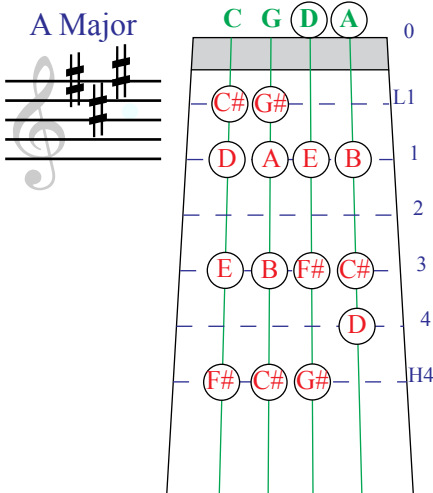

Cello Finger Pattern Chart

for Sharp Key Signatures

C Major

G Major

D Major

A Major

E Major

B Major

F# Major

C# Major

Compliments of **The Music Store**
 2630 W. Baseline Rd., Mesa, AZ 85202
 480.831.9691 | www.the-music-store.com

Cello Finger Pattern Chart

for Flat Key Signatures

C Major

F Major

Bb Major