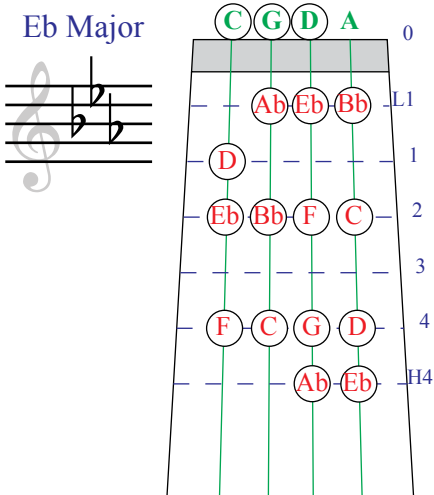

Cello Finger Pattern Chart

for Flat Key Signatures

Gb Major

Compliments of **The Music Store**
2630 W. Baseline Rd., Mesa, AZ 85202
480.831.9691 | www.the-music-store.com